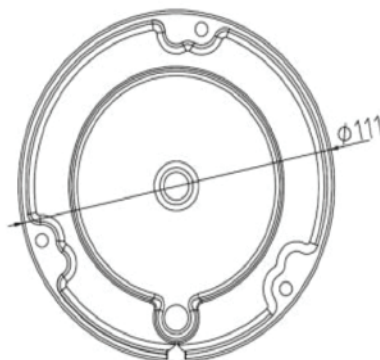

### Key features

- 4MP , 2688\*1520P
- Vandal Resistant
- IP66 Weather-Proof Protection
- 2.8mm Fixed Lens
- Up to 100ft IR Range
- 120dB Wide Dynamic Range
- 3D Digital Noise Reduction
- Full HD 1080P + 1520P Video
- Dual Video Streams
- 3-Axis Adjustment
- DC12V & POE

### Dimensions