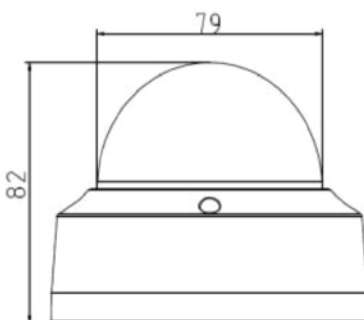

## 4 MP WDR Fixed 4mm IR Vandal Dome

### Specifications

MIPD4	
<b>Camera</b>	
Image sensor	1/3" Progressive Scan CMOS
Min. illumination	0.01Lux @ (F1.2, AGC ON) , 0 Lux with IR
Shutter time	1/3s ~ 1/10,000s
Lens	2.8mm @ F2.0
Day & night	IR cut filter with auto switch
Digital noise reduction	3D DNR
Wide dynamic range	WDR 120dB
BLC	Support, zone configurable
<b>Compression standard</b>	
Video compression	H.264 / MJPEG / H.264+
H.264 compression profile	Main profile
Bit rate	32 Kbps ~ 16 Mbps
<b>Image</b>	
Max. image resolution	4MP , 2688*1520
Frame rate	50Hz: 20fps (2688×1520), 25fps(1920×1080), 25fps(1280×720) 60Hz: 20fps (2688×1520), 30fps (1920×1080), 30fps(1280×720)
Image settings	Rotate Mode, Saturation, Brightness, Contrast, Sharpness adjustable by client software or web browser
<b>Network</b>	
Network storage	NAS (Support NFS,SMB/CIFS), ANR
Alarm trigger	Motion detection, tampering alarm, network disconnect , IP address conflict, storage exception
Protocols	TCP/IP, UDP, ICMP, HTTP, HTTPS, FTP, DHCP, DNS, DDNS, RTP, RTSP, RTCP, PPPoE, NTP, UPnP, SMTP, SNMP, IGMP, 802.1X, QoS, IPv6, Bonjour
Standard	ONVIF (PROFILES, PROFILE G), PSIA, CGI, ISAPI
General	One-Key Reset, Flash-Prevention, Dual Stream, Heartbeat, Mirror, Password Protection, Privacy Mask, Watermark, IP Address Filtering, Anonymous Access
<b>Interface</b>	
Communication interface	1 RJ45 10M / 100M ethernet port
On-board storage	Built-in Micro SD/SDHC/SDXC slot, up to 128 GB
<b>General</b>	
Operating conditions	-22 °F ~ 140 °F(-30 °C ~ 60 °C ), humidity 95% or less (non-condensing)
Power supply	DC12V ± 10%, PoE (802.3af)
Power consumption	Max. 5W
Impact protection	IK08(-W model)/IK10(non -W model)
Ingress protection	IP66
IR range	Approx. 100ft
Dimensions	Φ4.4" × 3.2" (Φ111 × 82)
Weight	1.1lbs (500g)

### Dimensions