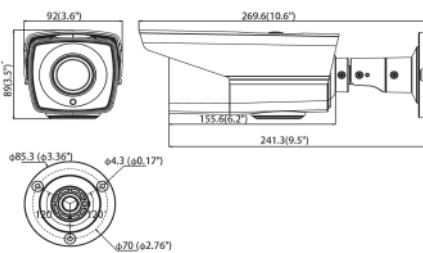

TAB2VIR

HD1080P HD-TVI Outdoor Vari-focal Bullet Camera

Key features

- 2.1MP High Definition
- 1920x1080P@30fps
- True Day/Night
- 2.8 - 12mm Vari-Focal Motorized Lens
- 120dB True WDR, 3D DNR, Smart IR
- 1 Matrix IR LED Up to 175ft(53m)
- OSD Menu via UTC technology with
- Junction Box Included
- IP66 Weatherproof
- CVBS Output
- Dual Voltage DC 12V / AC 24V

Dimensions

Unit: mm

TAB2VIR	
Camera	
Image Sensor	1 / 3" Sensor
Signal System	NTSC / PAL(Euro Version)
Effective Pixels	1920(H)*1080(V)
Min. Illumination	0.014 Lux @ (AGC ON),0 Lux with IR
Shutter speed	NTSC: 1/30 s(PAL: 1/25 s)to 1/50,000 s
Lens	2.8-12mm Vari-Focal Motorized Lens Angle of view: 92° - 32°
Day & Night	ICR
Synchronization	Internal synchronization
Video Frame Rate	NTSC:1080p@30fps/PAL:1080p@25fps
Video Output	1 CVBS Output, 1 HD TVI Output
S / N Ratio	More than 52dB
Menu	
Scene	Indoor, Outdoor, Indoor1, LOW-LIGHT
Camera ID	On/off (15 characters, position programmable)
AGC	Support
D/N Mode	Color/BW/EXT
White Balance	ATW, AWC-SET, Indoor, Outdoor, Manual
Privacy Mask	On/Off, maximum 8 zones
Motion Detection	On/Off, maximum 4 zones
BLC	Support
Anti-flicker	On/off
Language	English, Japanese, CHN1, CHN2, Korean, German, French, Italian, Spanish, Polish, Russian, Portuguese, Dutch, Turkish, Hebrew and Arabic
Function	Eclipse, Digital noise reduction, Digital zoom(62x), Slow shutter, Mirror, Defog, Defect pixel correction, SMART D-ZOOM
General	
Working Temperature / Humidity	-4 ° F - 140 ° F (-20 ° C - 60 ° C) Humidity 90% or less (non-condensing)
Power Supply	12V DC, 24V AC
Power Consumption	Max. 10W
Weather Proof Ratings	IP66
IR Range	Up to 175ft(53m)
Dimensions(without junction box)	11.8" × 4.0" × 4.2" (300.8×100.8×107.6mm)
Weight(without junction box)	1.5lb(700g)